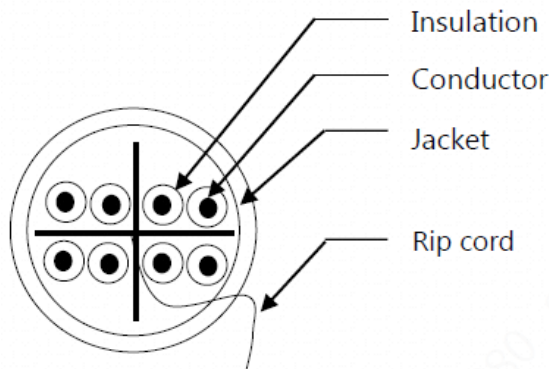

Order Information

Type	Part Number	Description
Cable Series	DH-PFM923I-5EUN-C	305m UTP CAT5E LSZH cable _Dahua brand; CPR E class
	DH-PFM923I-5EU-C	305m standard UTP CAT5E LSZH cable _Dahua brand; CPR E class
	DH-PFM923I-6UN-C	305m UTP CAT6 LSZH cable _Dahua brand; CPR E class
	DH-PFM923I-6U-C	305m standard UTP CAT6 LSZH cable _Dahua brand; CPR E class

Dimensions (mm/inch)

Package Information

- 305m UTP CAT6 LSZH CPR E cable *1