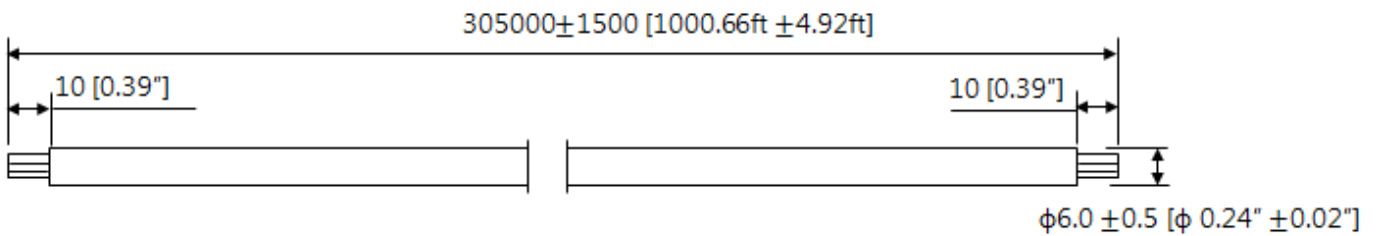

Order Information

Type	Part Number	Description
Cable Series	DH-PFM923I-5EUN-C	305m UTP CAT5E LSZH cable _Dahua brand; CPR E class
	DH-PFM923I-5EU-C	305m standard UTP CAT5E LSZH cable _Dahua brand; CPR E class
	DH-PFM923I-6UN-C	305m UTP CAT6 LSZH cable _Dahua brand; CPR E class
	DH-PFM923I-6U-C	305m standard UTP CAT6 LSZH cable _Dahua brand; CPR E class

Dimensions (mm/inch)

Package Information

- 305m UTP CAT6 LSZH CPR E cable *1